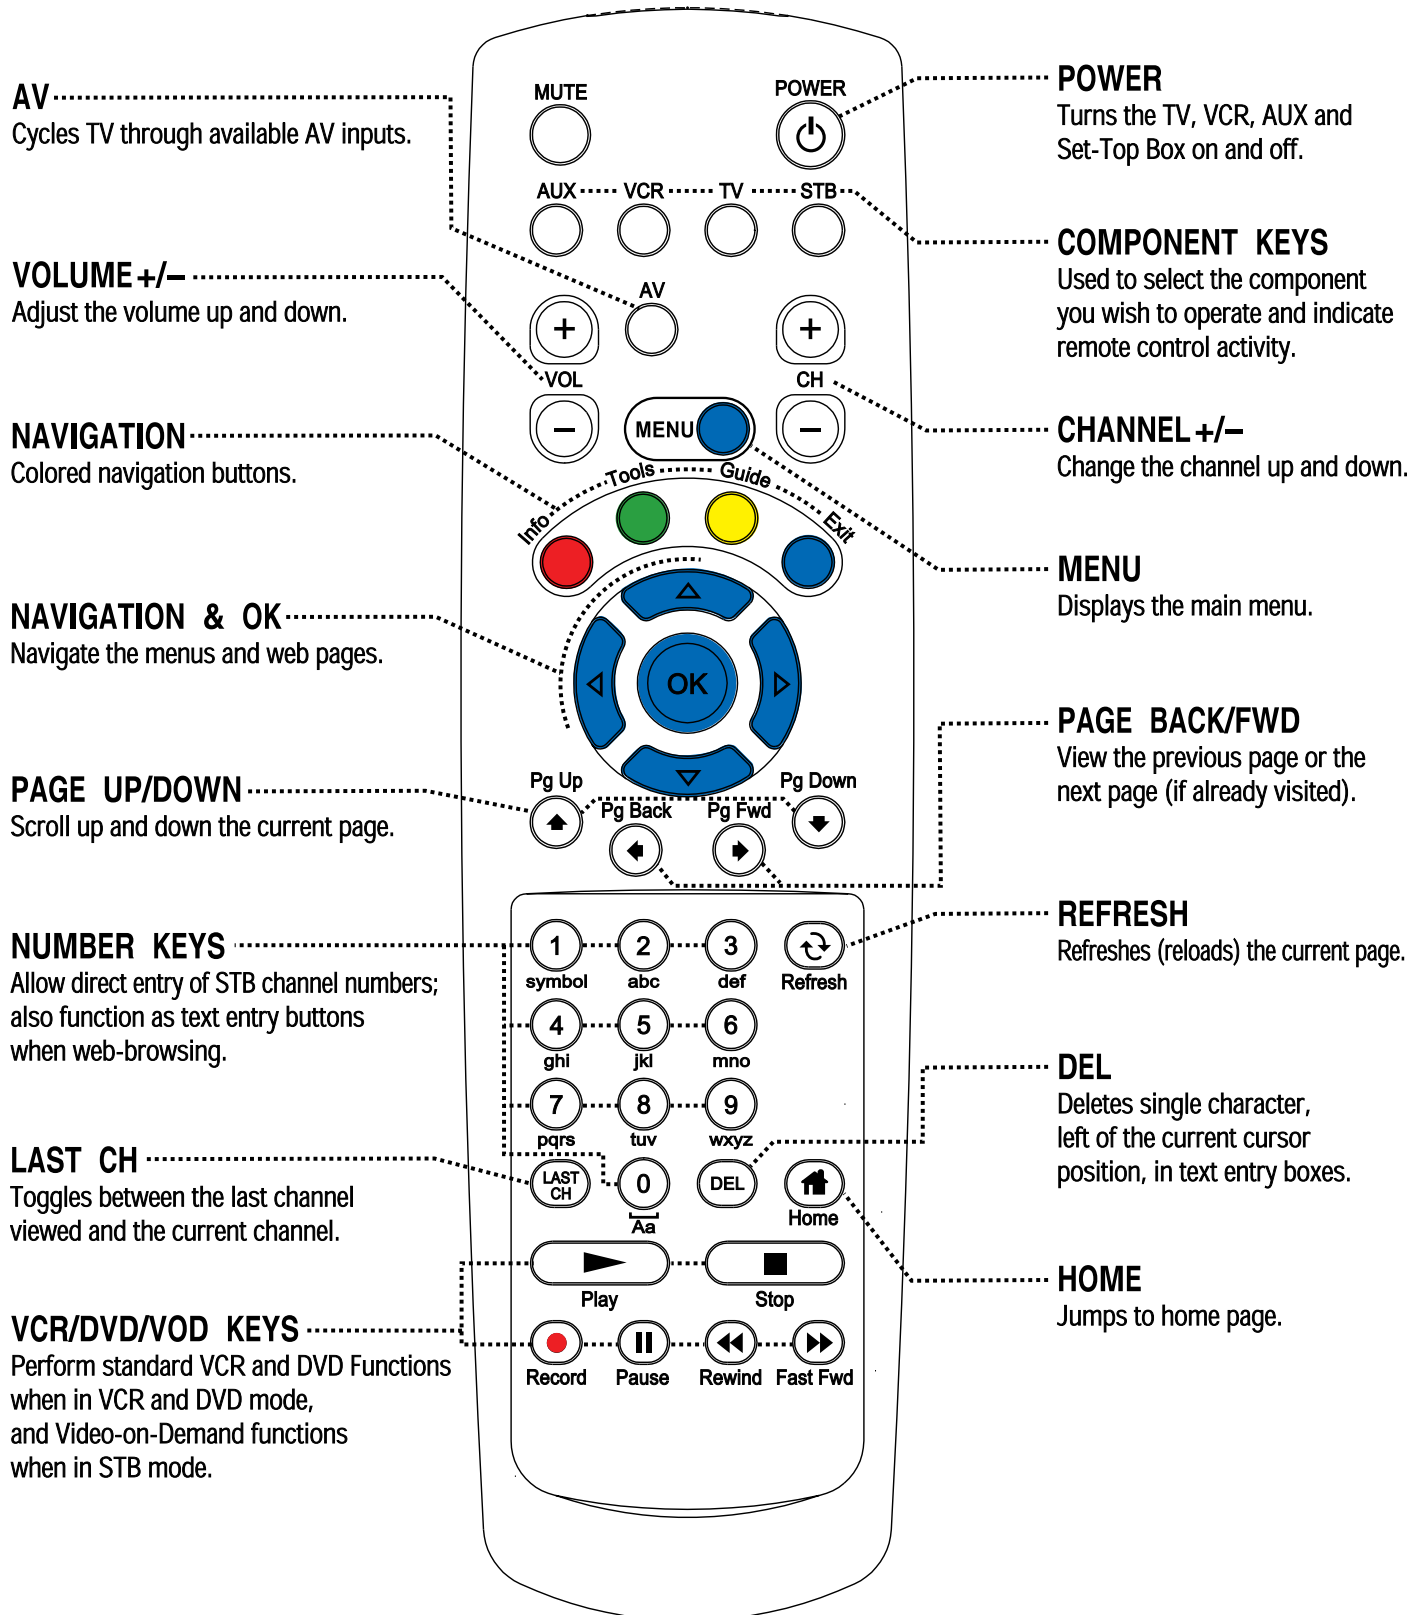

Palamino4 Remote-LuminetSM Video Service Only

Three-Digit code Programming Method

The remote control can be programmed by pressing in a 3-digit code number that corresponds to a particular manufacturer and brand of Audio/Video component. The 3-digit code numbers are listed in the Set-up Code Tables. (Code tables for your Palamino4 Remote follow these instructions).

1. Turn on the A/V component you wish to program. (TV, VCR, DVD or AUX)
2. Press the **COMPONENT (TV, VCR, DVD or AUX)** button to be programmed and the **OK** button simultaneously for 3 seconds. The selected component LED light will turn on indicating the component is ready to be programmed.

- If you do not begin entering code numbers within 20 seconds, the component LED light will turn off and exit set-up mode and you will need to start over.

3. Point the remote control toward the selected component and enter the 3-digit code number assigned to your brand from the code tables.

- The component will turn off when the correct 3-digit code number has been entered. You can verify you have selected the correct code by pressing the Power button. The component should turn on or off. If there is more than one 3-digit code number listed for your brand, try one code number at a time until your component turns off.