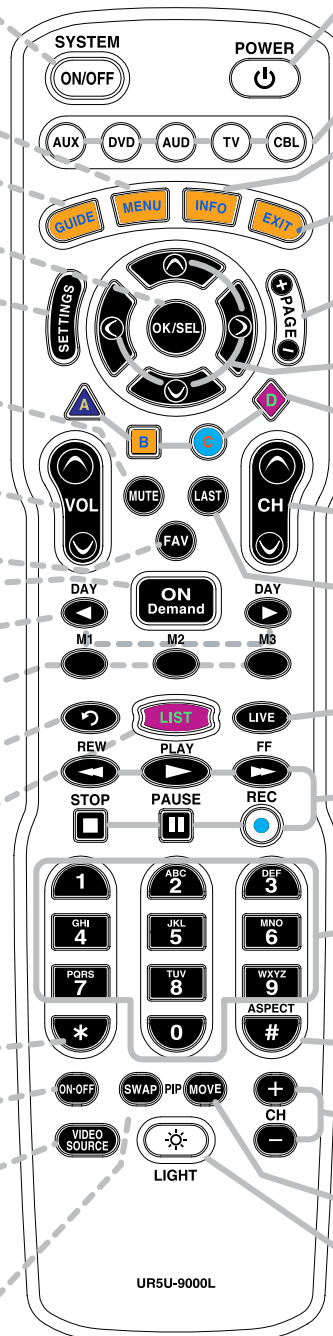

Make direct selections from on-screen menus.

CHANNEL ▲/▼

Selects the next higher or lower channel.

LAST

Returns to the previously tuned channel.

LIVE

Displays live television programming.

VCR/DVD/VOD KEYS

Perform standard VCR and DVD functions when in VCR and DVD mode, and Video-On-Demand functions when in CABLE mode.

NUMBER PAD

Enter numbers to tune to channels. Also, make numeric entries on on-screen menus.

NOTE: You can also use the CH ▲/▼ or the program guide as alternate ways to tune to channels.

ASPECT/#

Changes the HD screen viewing aspect ratio through the Cable STB.

PIP CH +/-

Selects the next higher or lower channel in the PIP (Picture-In-Picture) window through the Cable STB.

MOVE

Moves the PIP (picture-In-Picture) window to another location on the screen through the Cable STB.

LIGHT BUTTON

Press to backlight all keypad buttons. Press again to turn off (or simply wait 10 seconds for automatic shut-off).